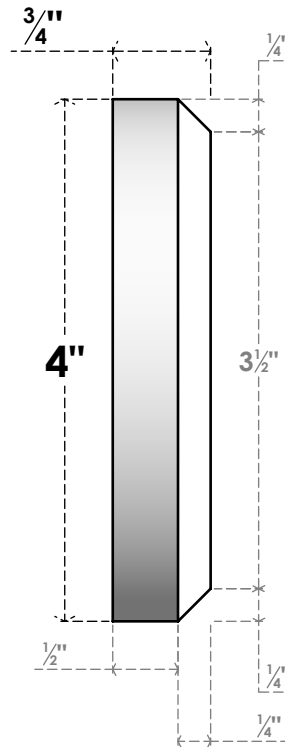

ROSP040X040X075GRY07

4"W X 4"H X 3/4"P STANDARD GRAYSON STAR ROSETTE WITH BEVELED EDGE, ARCHITECTURAL GRADE PVC

FRONT

SIDE

EKENA MILLWORK
2300 WEST MAIN ST.
CLARKSVILLE, TX 75426
TOLL FREE: 866-607-0453
WWW.EKENAMILLWORK.COM

NOTES

1. INSTALLATION TO BE COMPLETED IN ACCORDANCE WITH MANUFACTURER'S SPECIFICATIONS.
2. DRAWING MAY NOT BE TO SCALE
3. THIS DRAWING IS INTENDED FOR DESIGN AND PLANNING PURPOSES ONLY.
4. ALL INFORMATION CONTAINED HEREIN WAS CURRENT AT THE TIME OF DEVELOPMENT BUT MUST BE REVIEWED AND APPROVED BY THE PRODUCT MANUFACTURER TO BE CONSIDERED ACCURATE.
5. ARCHITECTURAL GRADE PVC PRODUCTS ARE MADE FROM EXPANDED CELLULAR PVC AND COME NATURALLY WHITE BUT MAY BE PAINTED