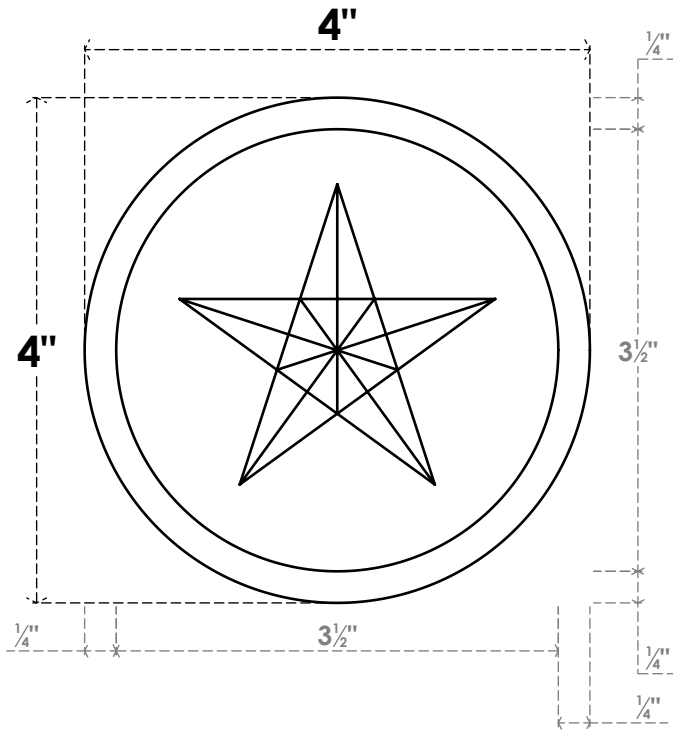

ROSP040X040X075GRY07

4"W X 4"H X 3/4"P STANDARD GRAYSON STAR ROSETTE WITH BEVELED EDGE, ARCHITECTURAL GRADE PVC

FRONT

SIDE

EKENA MILLWORK
2300 WEST MAIN ST.
CLARKSVILLE, TX 75426
TOLL FREE: 866-607-0453
WWW.EKENAMILLWORK.COM